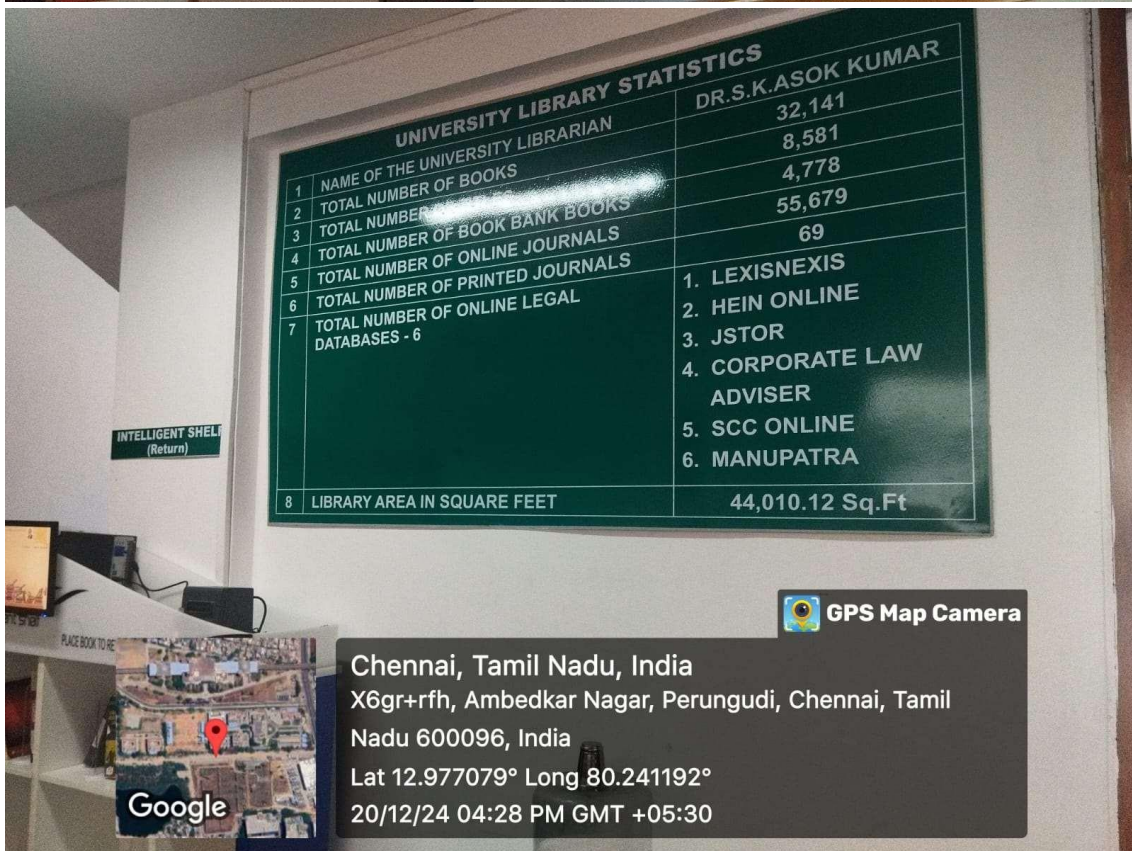

2.3.2 Teachers use ICT enabled tools including online resources for effective teaching and learning process.

CLASSROOMS:

WIFI-ROUTER

LIBRARY AND DATABASE SERVICES

GPS Map Camera

Chennai, Tamil Nadu, India
 X6gr+rfh, Ambedkar Nagar, Perungudi, Chennai, Tamil
 Nadu 600096, India
 Lat 12.977079° Long 80.241192°
 20/12/24 04:29 PM GMT +05:30

GPS Map Camera

Chennai, Tamil Nadu, India
 X6gr+rfh, Ambedkar Nagar, Perungudi, Chennai, Tamil
 Nadu 600096, India
 Lat 12.977079° Long 80.241192°
 20/12/24 04:28 PM GMT +05:30

UNIVERSITY LIBRARY STATISTICS		DR. S.K. ASOK KUMAR
1	NAME OF THE UNIVERSITY LIBRARIAN	32,141
2	TOTAL NUMBER OF BOOKS	8,581
3	TOTAL NUMBER OF BOOK BANK BOOKS	4,778
4	TOTAL NUMBER OF ONLINE JOURNALS	55,679
5	TOTAL NUMBER OF PRINTED JOURNALS	69
6	TOTAL NUMBER OF ONLINE LEGAL DATABASES - 6	1. LEXISNEXIS 2. HEIN ONLINE 3. JSTOR 4. CORPORATE LAW ADVISER 5. SCC ONLINE 6. MANUPATRA
8	LIBRARY AREA IN SQUARE FEET	44,010.12 Sq.Ft